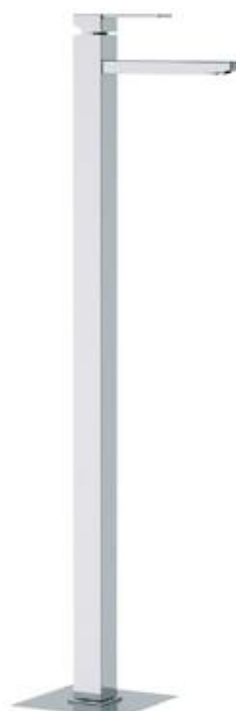

Q 10 LXXL CR € 487,30 BO-NO € 779,70
Single-lever basin mixer XXL high neck with squared click-clack waste with overflow.
Height 525 mm, interaxis 155 mm.

Q 11 LXXL CR € 448,60 BO-NO € 717,80
Single-lever basin mixer XXL high neck, without waste.
Height 525 mm, interaxis 155 mm.