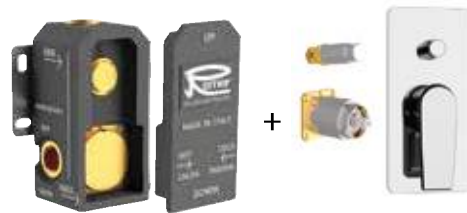

RR BOX € 81,00
Built-in box for shower mixer with diverter.

A 09 KB CR € 152,00 BO-NO € 243,20
Shower mixer set with diverter to match with the built-in box.