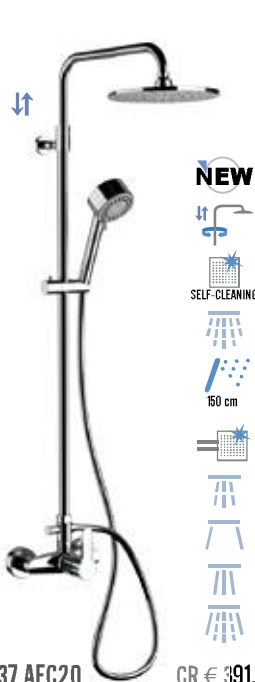

W37 AEC20 CR € 391,20

Shower column with shower mixer and upper connection 3/4", with telescopic shower column with diverter, c.p. hand shower 4 functions with antilimestone jets, with 333 CN 150 cm flexible hose and c.p. ABS shower head rain jet Ø 20 cm art. 354 EC20, with anti-limestone silicon jets.