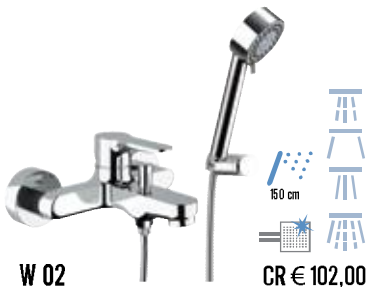

BATH MIXERS

W 02
Exposed bath/shower mixer with shower kit and with 4 functions hand shower.
CR € 102,00