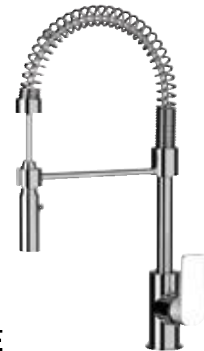

D 77 E
Spring single-lever sink mixer with detachable and adjustable 2-functions hand shower and Ø 35 mm cartridge.
CR € 285,50