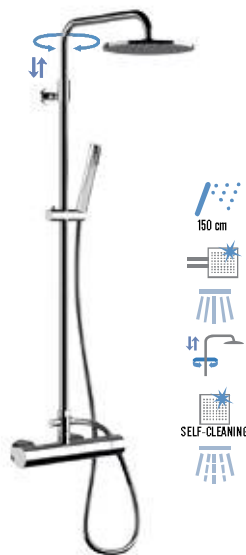

N37 RA MD20 CR € 499,80

Minimal series shower column with shower mixer and upper connection 3/4", with telescopic shower column with diverter, c.p. handshower 1 function antilimestone, with 333 CN 150 cm flexible hose and c.p. ABS shower head with rain jet Art. 356MD20 Ø 20 cm, with anti-limestone silicon jets.