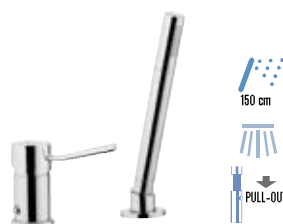

N 27 CR €165,20 BO-NO €264,40
Single lever bath deck mixer with diverter integrated on the mixer and pull-out minimal hand shower.