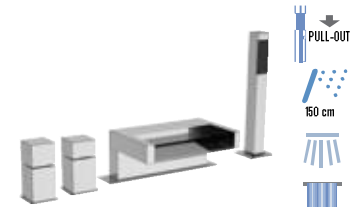

SC 06 3 CR € 1.314,80 BO-NO € 2.103,70
single lever deck bath/shower mixer with diverter, waterfall spout and pull-out c.p. brass hand shower