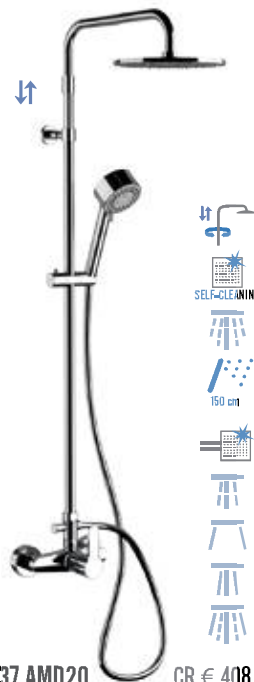

W37 AMD20 CR € 408,60

Shower column with shower mixer and upper connection 3/4", with telescopic shower column with diverter, c.p. hand shower 4 functions with antilimestone jets, with 333 CN 150 cm flexible hose and c.p. ABS shower head, rain jet, Ø 20 cm Art. 356 MD20, with anti-limestone silicon jets.