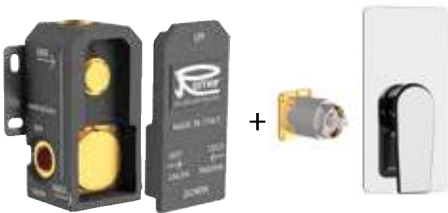

BUILT-IN BOX MIXERS

RR BOX € 81,00
Built-in box for shower mixer with diverter.

A 30 KB CR € 128,00 BO-NO € 204,80
Shower mixer set to match with the built-in box.