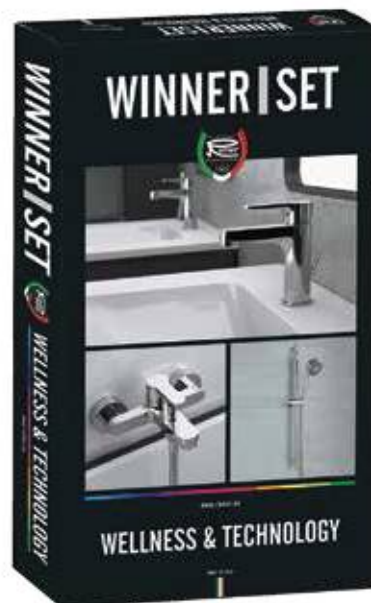

W0510315RM01 **CR € 205,50**

Set composed of: basin mixer with waste W10, exposed bath/shower mixer W05 and C.P. sliding rail set with round rod and anti-limestone hydromassage 4 functions hand shower with silicon jets 315R 319MO and flexible hose in stainless steel.