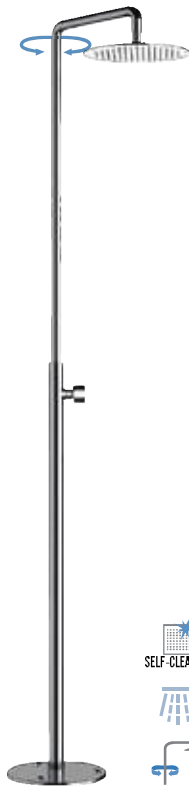

331 N51 CR € 1.730,00

Free-standing chrome plated brass column with single water control for shower, spa, swimming pools, floor mounted, round minimal shape, with c.p. brass anti-limestone shower head Ø 30 cm.