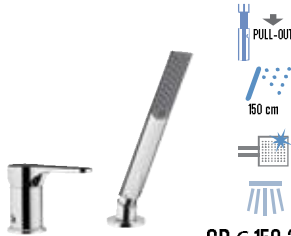

I 07 UF **CR € 216,60**
Single lever deck bath mixer with diverter integrated on the mixer, with waterfall spout and anti-limestone pull-out hand shower.

I 06 **CR € 1.278,30**
Single lever deck bath/shower mixer with diverter, spout with multijets effect and pull-out c.p. hand shower.