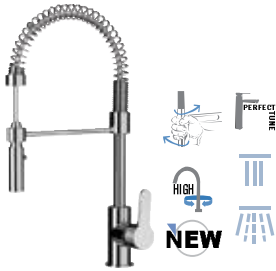

KITCHEN MIXERS

W 72 CR € 133,20
Single-lever sink mixer 90°, high movable "U" spout.

W 72 C CR € 130,10
Single-lever one-hole sink mixer, with short movable "U" spout, luxury type.

W 533 CR € 394,70
Single-lever mixer with black flexible hose coated with "fine design" spring, 360° movable, with detachable and adjustable 2-functions hand shower and Ø 35 mm cartridge.