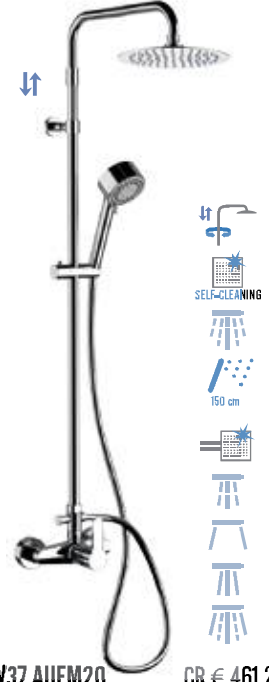

W37 AUFM20 CR € 461,20

Shower column with shower mixer and upper connection 3/4", with telescopic shower column with diverter, c.p. hand shower 4 functions with antilimestone jets, with 333 CN 150 cm flexible hose and c.p. stainless steel shower head, rain jet, Ø 20 cm Art. 357 UFM20, with anti-limestone silicon jets.

BUILT-IN SHOWER MIXERS AND SPOUTS