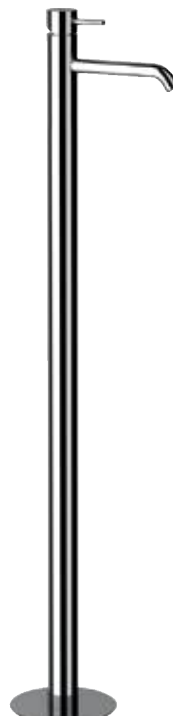

X 18 CR € 894,50
Single-lever mixer floor mounting with click-clack waste.
Height 1036 mm, interaxis 180 mm.

X 15 P CR € 275,20
Single-lever built-in basin mixer with double flanges, in chrome plated brass.

X 12 CR € 134,80
Single-lever basin mixer without waste and without body hole.
Height 179 mm, interaxis 110 mm.