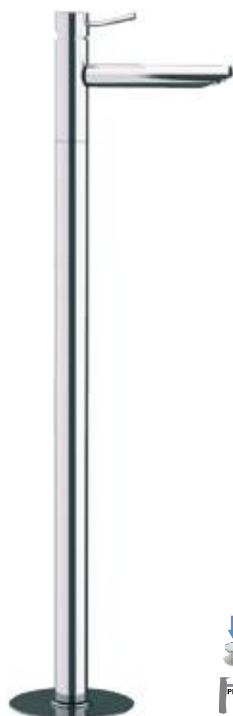

N 18 CR €894,50 BO-NO €1.431,20

Single-lever mixer for floor mounting with click-clack waste.
Height 1080 mm, interaxis 180 mm.