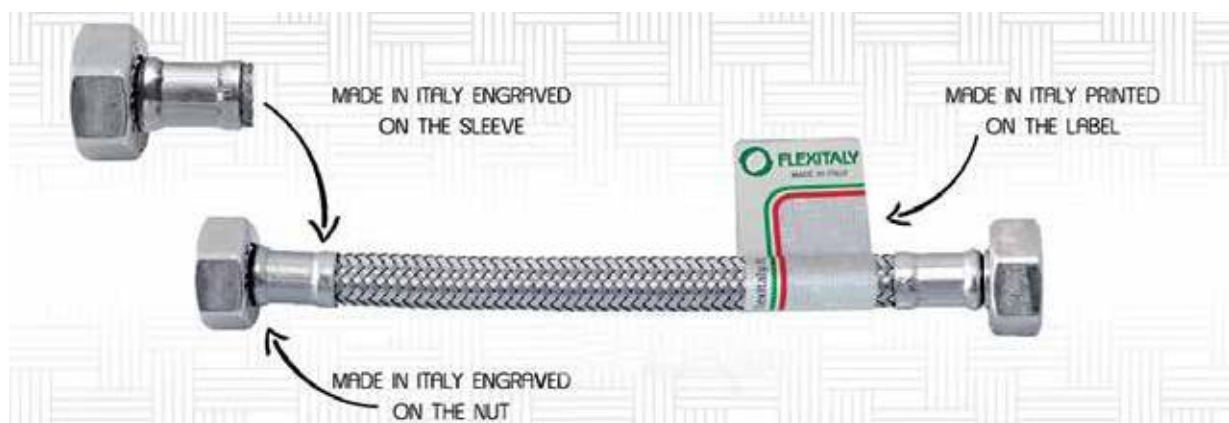

Inside there is cutting-edge machinery covering the production cycle from the molding of special plastics up to the assembly and testing of latest generation automatic machines.

Furthermore in S.T.S.R. there is a well-equipped analysis laboratory that daily performs various tests on its models to maintain control over the performance of its products.

S.T.S.R. products also have various certifications.

It is important for us to equip our mixers with a high quality cartridge; our customers can thus appreciate a purchase that guarantees long-term reliability and avoids the protracted complaints if the mixer is equipped with poor quality cartridges and sometimes with measures not easily available on the market, becoming a damage of image as well as of substance.

This added value gives to REMER articles superior characteristics as a confirmation of quality and of our made in ITALY.

ONLY MADE IN ITALY FLEXIBLE HOSES OF HIGH QUALITY MADE BY AUTOMATIC MACHINERIES FOR A PERFECT PRODUCT