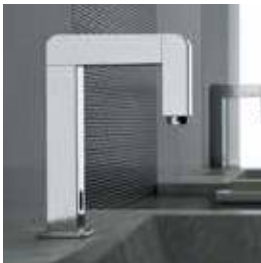

Remer Rubinetterie S.p.A.
Via Leonardo da Vinci, 83
20062 Cassano d'Adda (MI) Italy
Tel. +39 0363 364 211
E-Mail: info@remer.eu
www.remer.eu