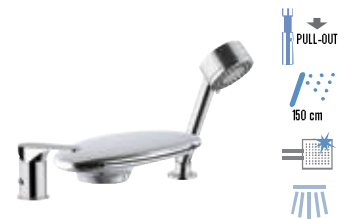

L 07 UF
Single lever deck bath mixer with diverter integrated on the mixer, with waterfall spout and pull-out 4 functions c.p. hand shower.

CR € 214,60