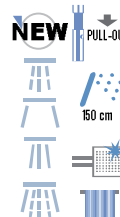

W 07

Single lever deck bath mixer with lever diverter integrated on the spout, with minimal spout and pull-out 4 functions chrome plated ABS hand shower.

CR € 278,60

W 07 UF

Single lever deck bath mixer with diverter integrated on the mixer, with waterfall spout and pull-out 4 functions chrome plated ABS hand shower.

CR € 213,20