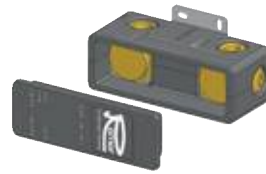

J 15 KB CR € 241,60 BO-NO € 386,60

Single-lever built-in basin mixer, with wall flange in chrome plated brass to match with the built-in box.

RR BOX 15 € 105,00

Built-in box for single-lever built-in basin mixer.

BIDET MIXERS