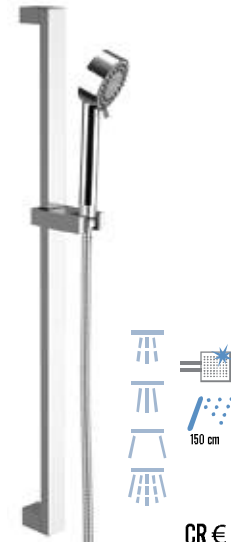

D 33 CR € 86,50
Exposed shower mixer without shower kit.

317Q 319M0 CR € 88,90
C.p. sliding rail set ultraflat rectangular rod and c.p. minimal hand shower 4 functions hydromassage, anti-limestone with silicone jets.