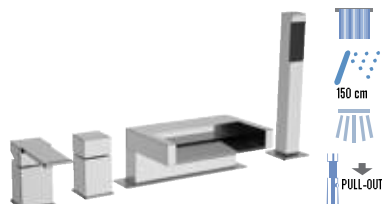

QC 06 CR € 1.294,90 BO-NO € 2.071,90

Single lever deck bath/shower mixer with diverter, waterfall spout and pull-out c.p. brass hand shower