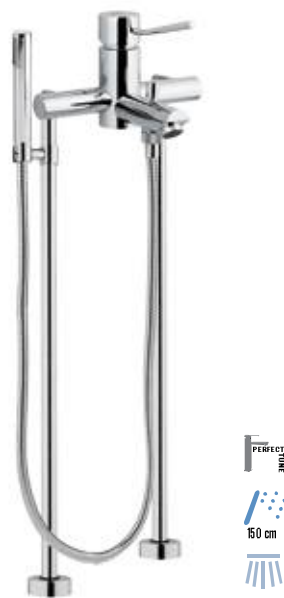

N 02 XL CR €496,90 BO-NO €795,10
Traditional bathtub mixer, on Minimal floor columns, with shower.