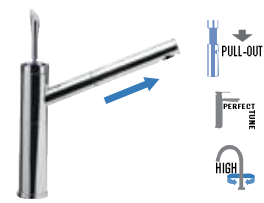

JAZZ

Q DESIGN

QUBIKA

S03

KITCHEN MIXERS

J 40 CR €184,60 BO-NO €295,40
Single-lever one-hole sink mixer, with movable spout.

J 40 L CR €214,20 BO-NO €342,80
Single-lever one-hole sink mixer, with movable spout. Height 415 mm, interaxis 200 mm.