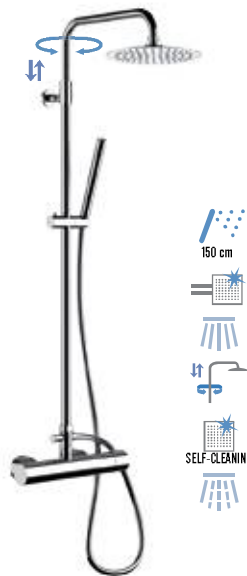

N37 RA7MM UFM20 CR € 570,50

Minimal series shower column with shower mixer and upper connection 3/4", with telescopic shower column with diverter, c.p. handshower 1 function, with 333 CN 150 cm flexible hose and c.p. stainless steel shower head with rain jet Art. 357UFM20 Ø 20 cm, with anti-limestone silicon jets.

X STYLE

MINIMAL

JAZZ

Q DESIGN

QUBIKA

SQ3